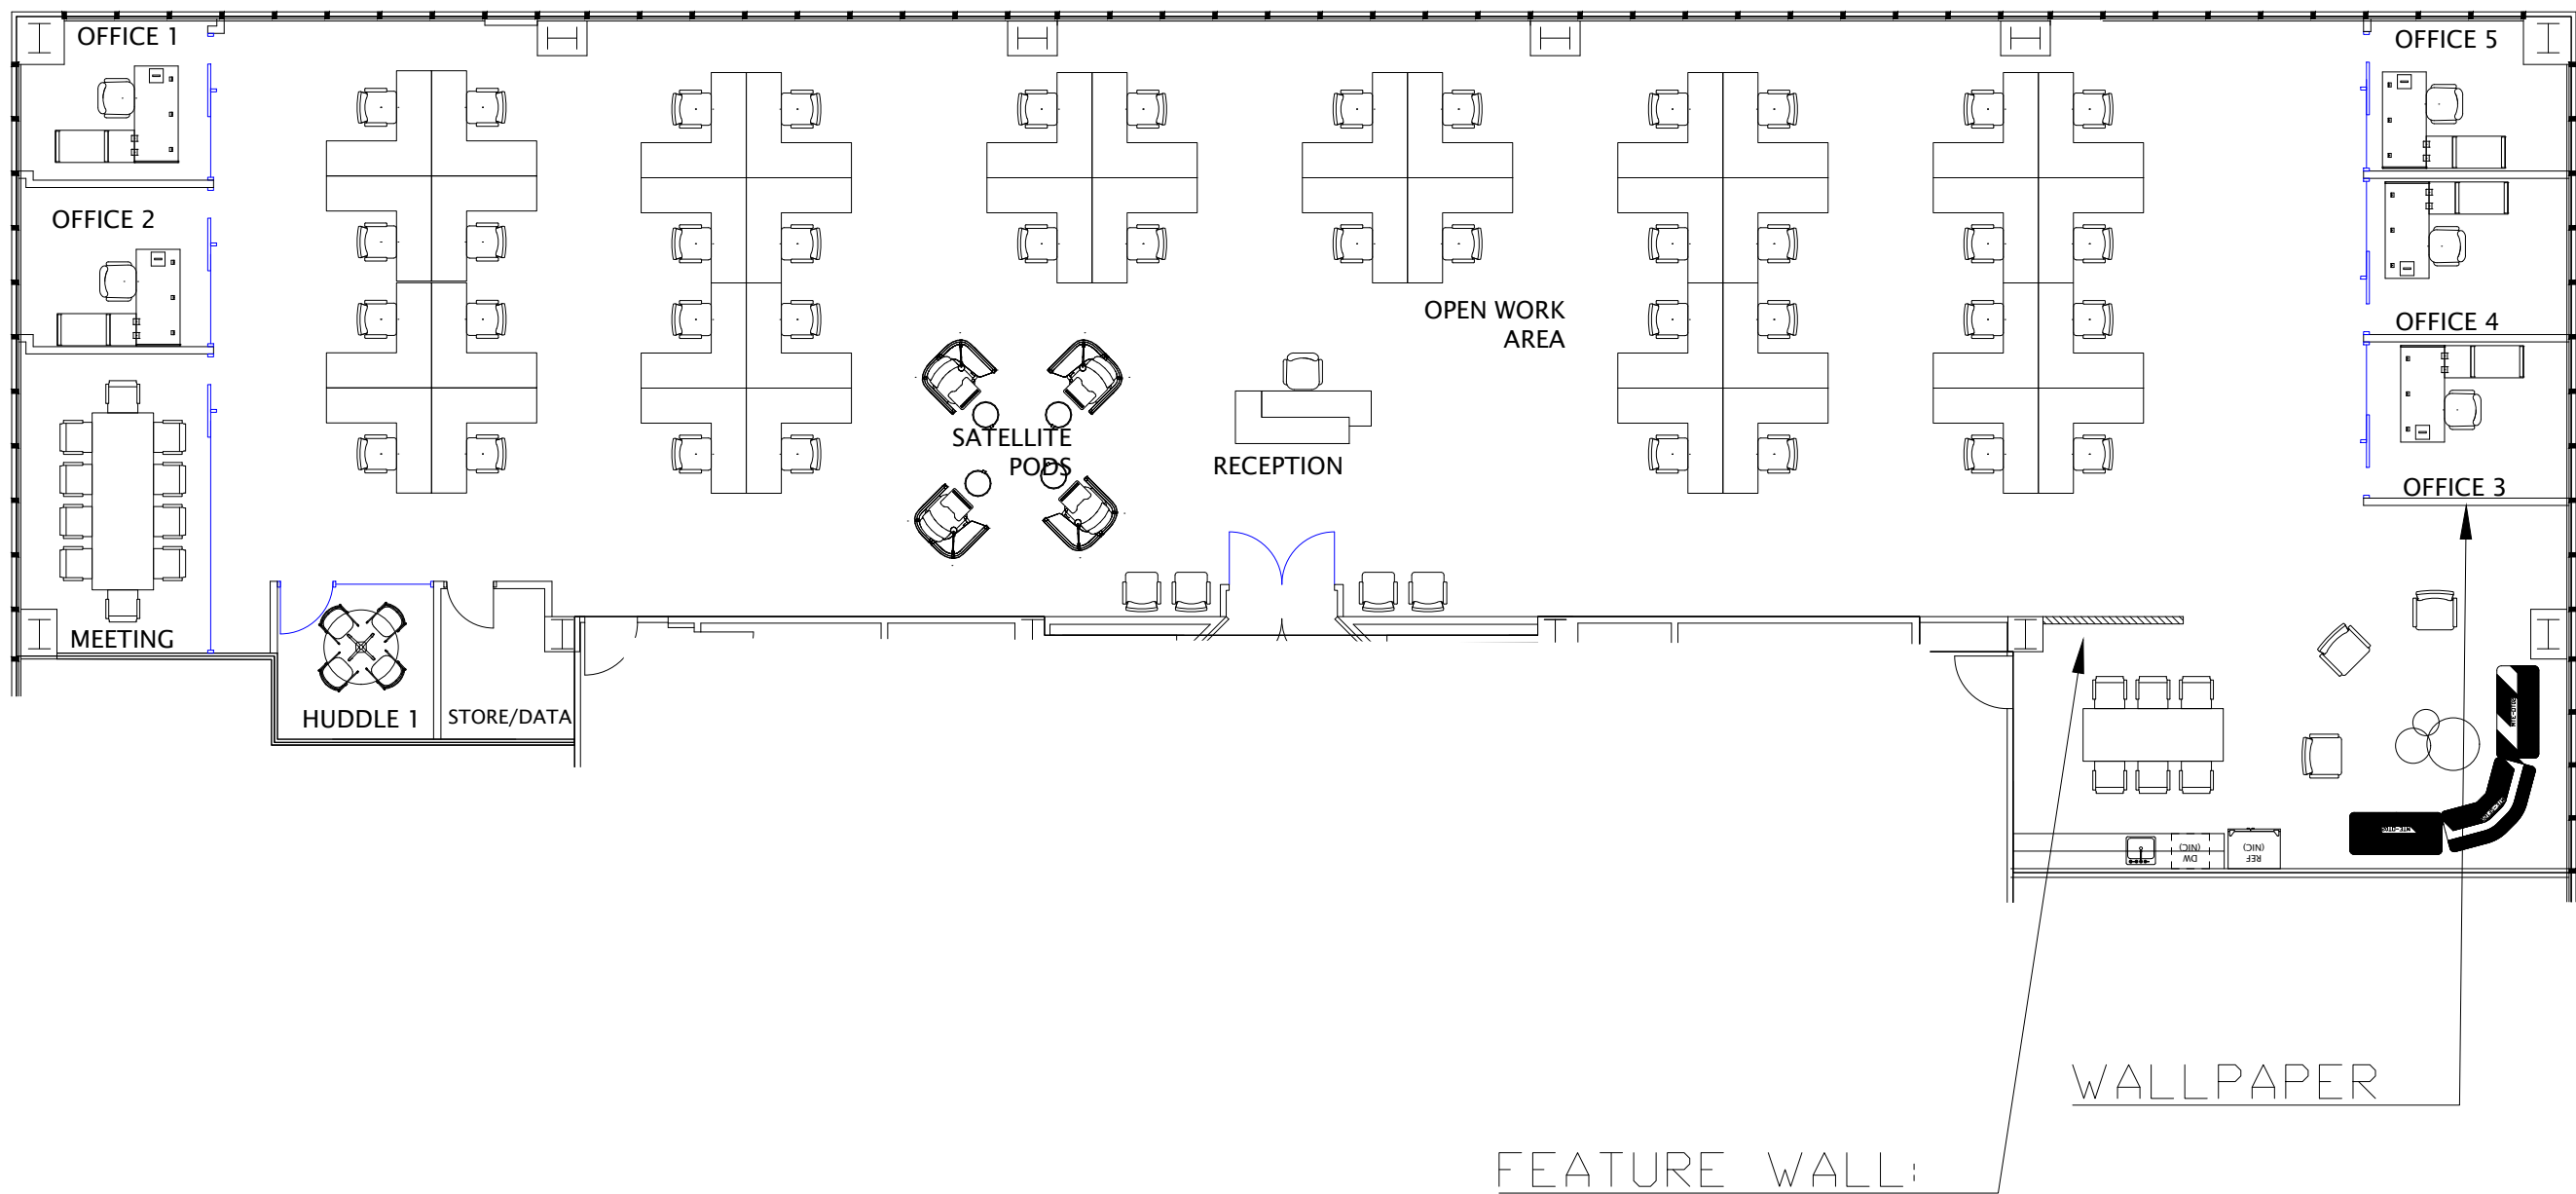

800 WILSHIRE  
SUITE 1500  
USF: 5,652  
RSF: 7,122

ISSUE: 9/20/2018  
DESIGNER: AK

NO.	DESCRIPTION	DATE

SCALE: 3/32" = 1'0"

LEGEND:

	DRYWALL
	GLAZING
	GLASS SLIDING DOOR
	EXISTING WOOD DOOR
	HOLLOW CORE WOOD DOOR
	FEATURE WALL

SHEET TITLE:  
FLOOR PLAN

SHEET:  
ID1.01